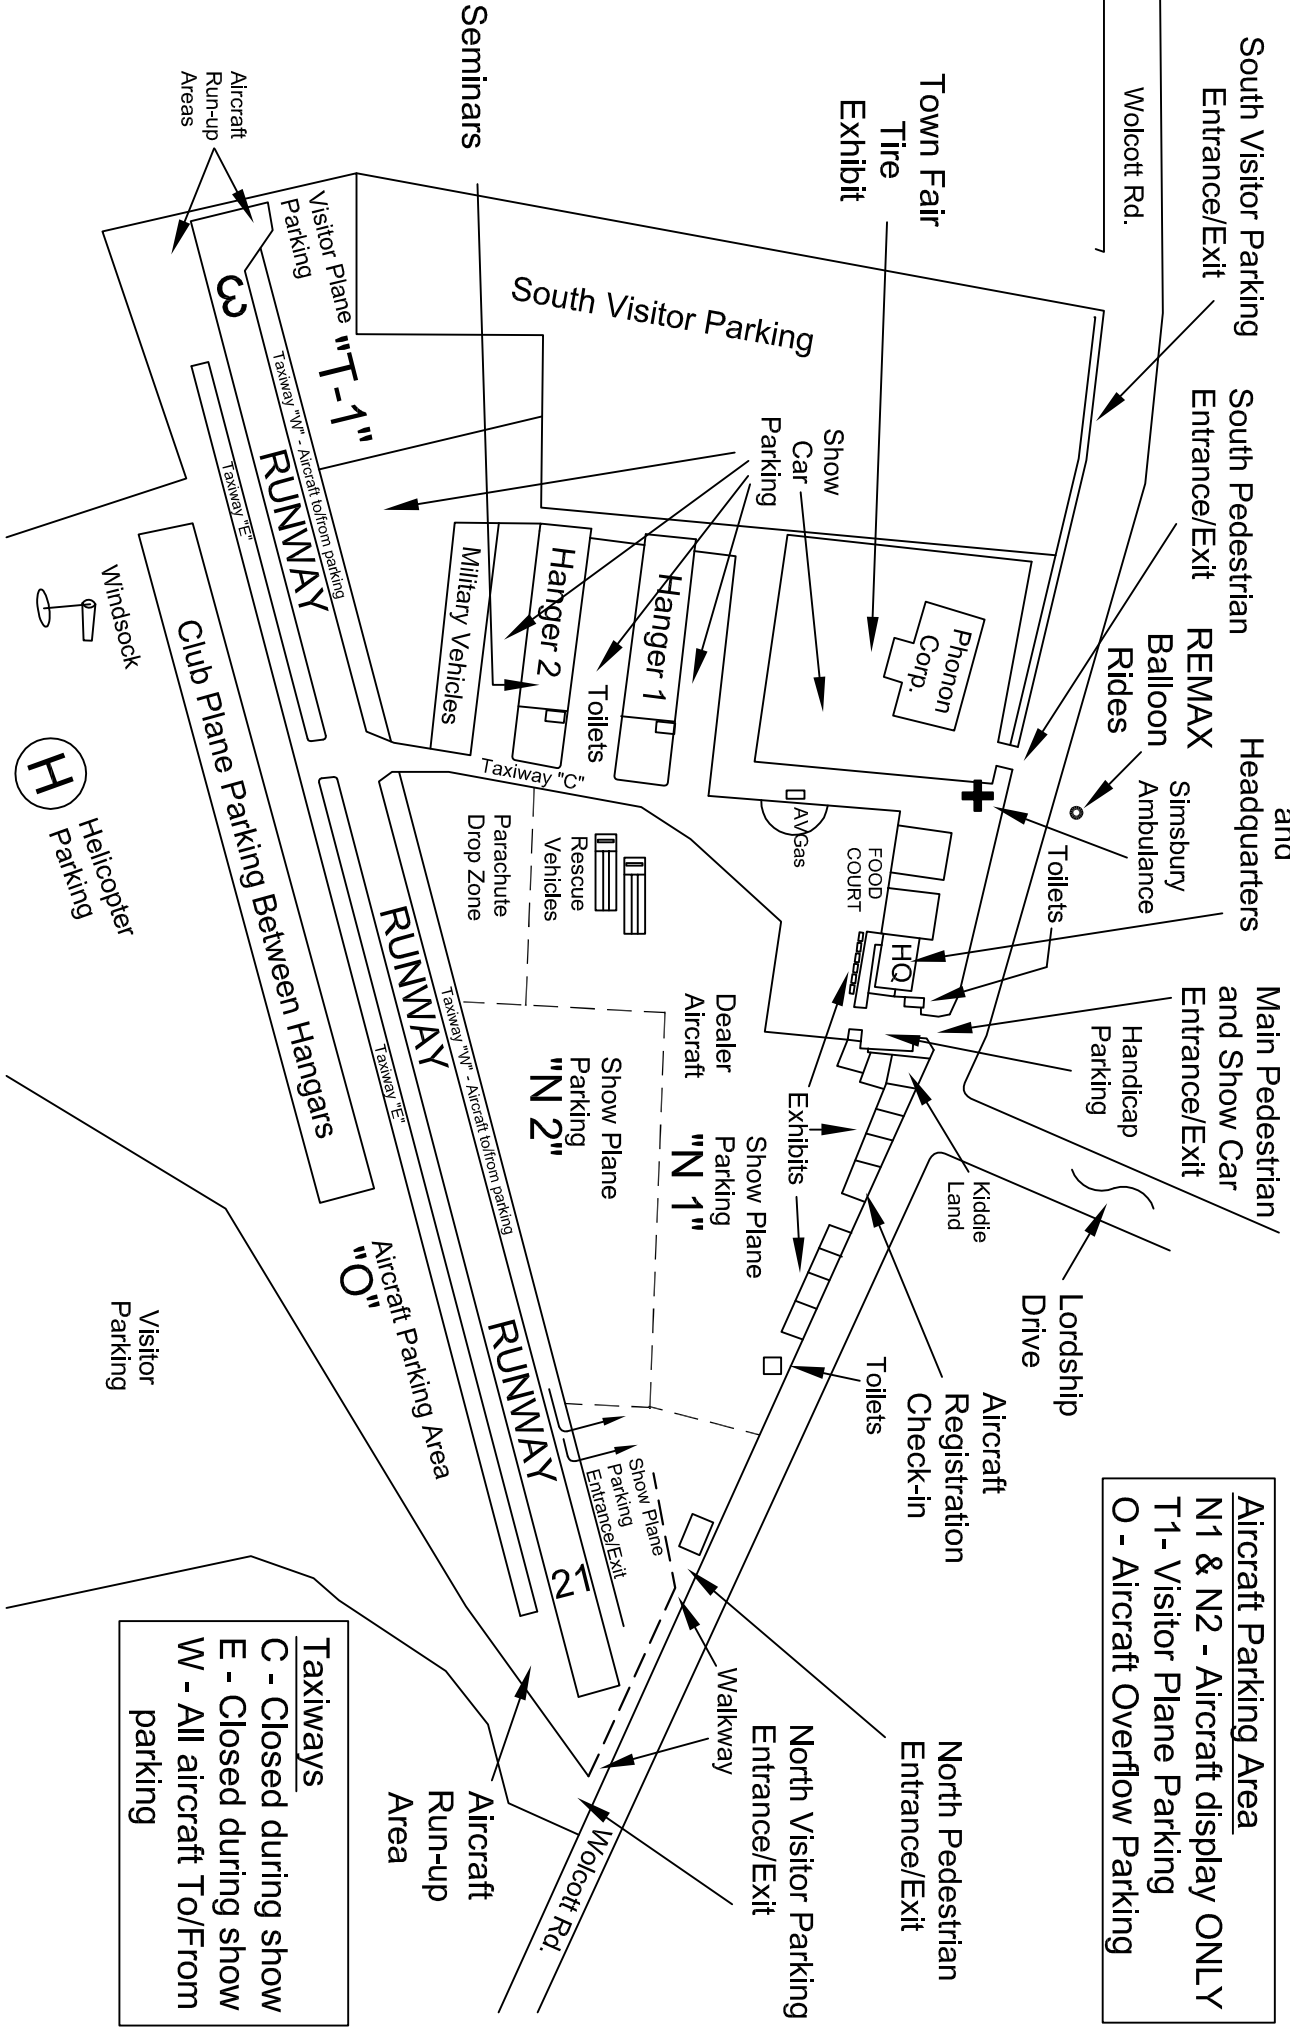

Simsbury Airport Fly-In Layout

Volunteer Registry
and
Headquarters

Aircraft Parking Area
 N1 & N2 - Aircraft display ONLY
 T1 - Visitor Plane Parking
 O - Aircraft Overflow Parking

Taxiways
 C - Closed during show
 E - Closed during show
 W - All aircraft To/From parking